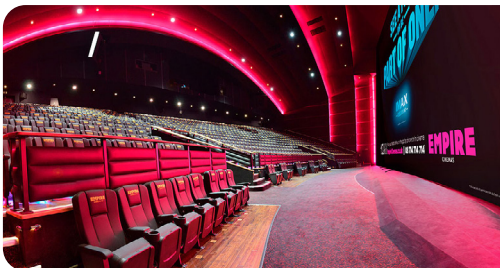

Cinema & Theatre

Empire Cinema