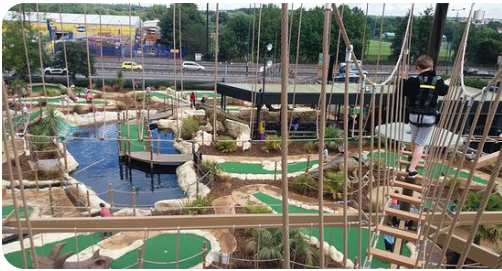

# Sports & Fitness

Lee Valley White Water Cycle

Go Further Cycling

Chingford Leisure Centre

Altitude Adventure Sky Trail

Barnsfield Riding Stables

Walthamstow Feel Good Centre

Rebound Therapy - Jump In