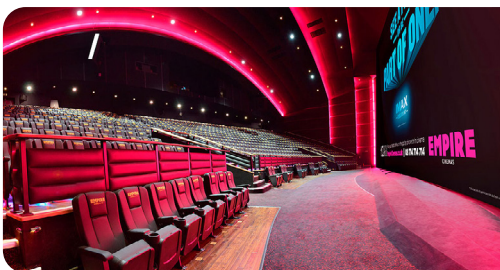

Cinema & Theatre

Empire Cinema