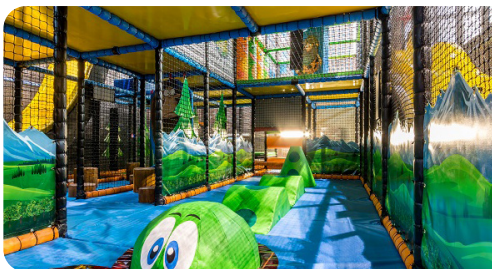

Lee Valley White Water Cycle

Go Further Cycling

Chingford Leisure Centre

Altitude Adventure Sky Trail

Barnsfield Riding Stables

Walthamstow Feel Good Centre

Rebound Therapy - Jump In

Education & Work